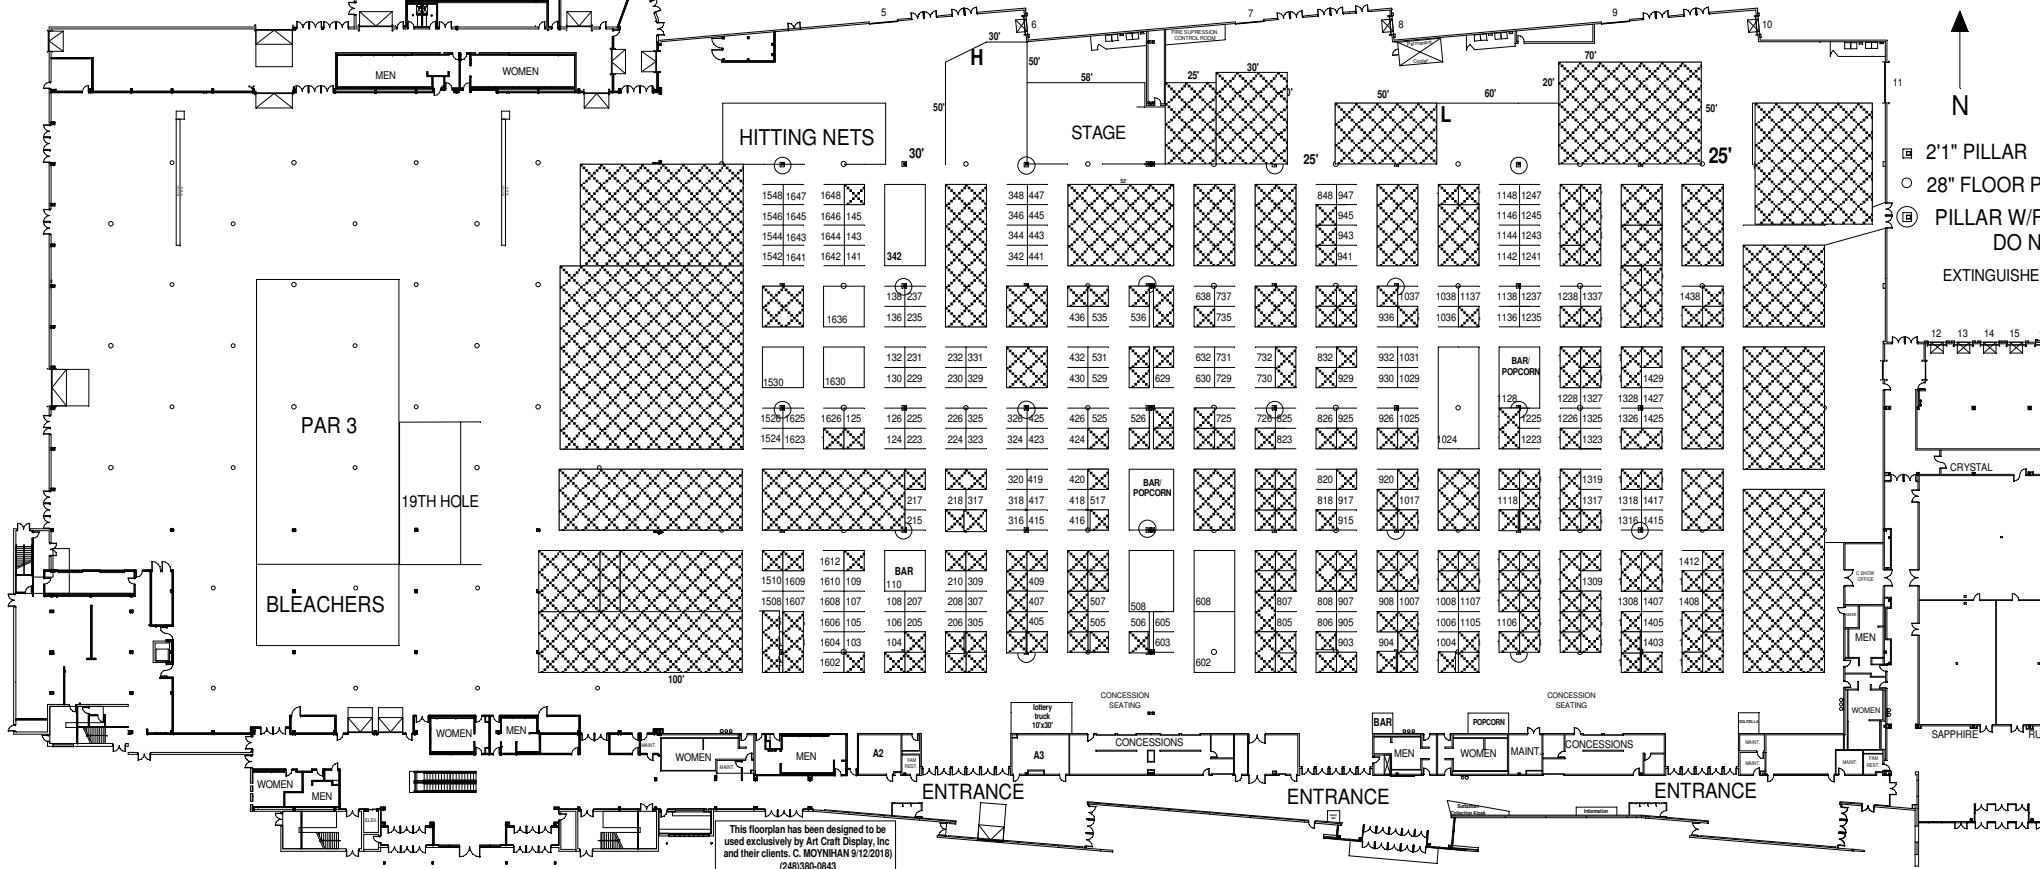

MICHIGAN GOLF SHOW MARCH 8 - 10, 2019 SUBURBAN COLLECTION SHOWPLACE

SOLD BOOTHS AS OF 10/25/2018